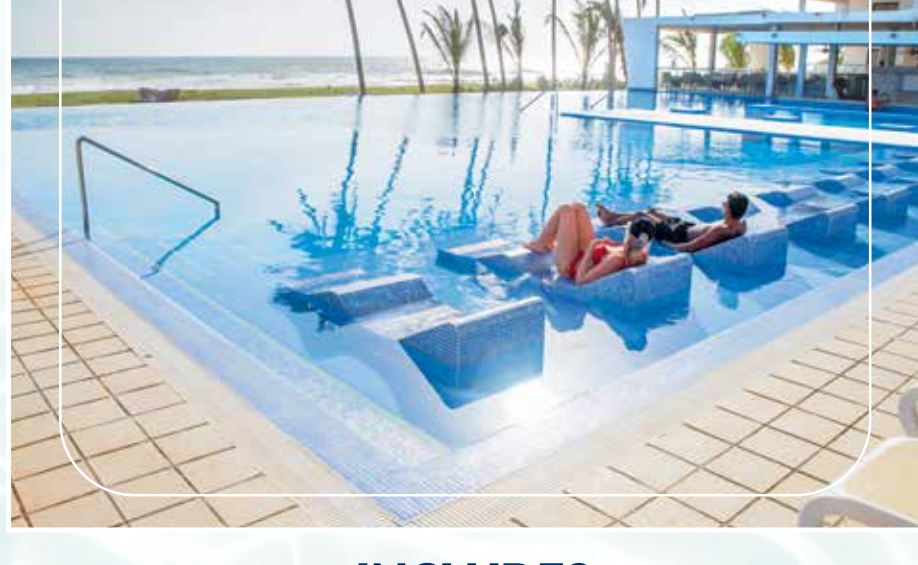

INCLUDES

- 5 Night stay at the 5* RIU SRI LANKA in a Junior Suite

24 HOURS ALL-INCLUSIVE

- Breakfast, Lunch, Dinner & selected local & imported beverages
- Buffet breakfast with live cooking stations, fruits and juices & snacks
- Lunch buffet with live cooking stations and assorted desserts or a light meal at the poolside restaurant
- Enjoy live-prepared Dinners alongside a buffet of starters and desserts, complete with vegetarian options
- Special evenings, themed buffet twice a week. Optional Dinning at the on-site restaurants

LAND ONLY FROM **R12 845 PPS**

Valid 01 Apr - 31 Aug '24 | Ref 3498472

HIGHLIGHTS

- Situated on the beachfront
- Main & Theme Restaurants
- 3 Swimming pools & children's swimming pool with slides
- Renova Spa offers a variety of treatments with complimentary use of Gym, Relaxation Pool & Steam Bath
- Group fitness activities in the RIU Fit area
- Day time entertainment programme for children at RiuLand (Ages 4-7 yrs & 8-12 years)
- Riu evening programme with live music & shows