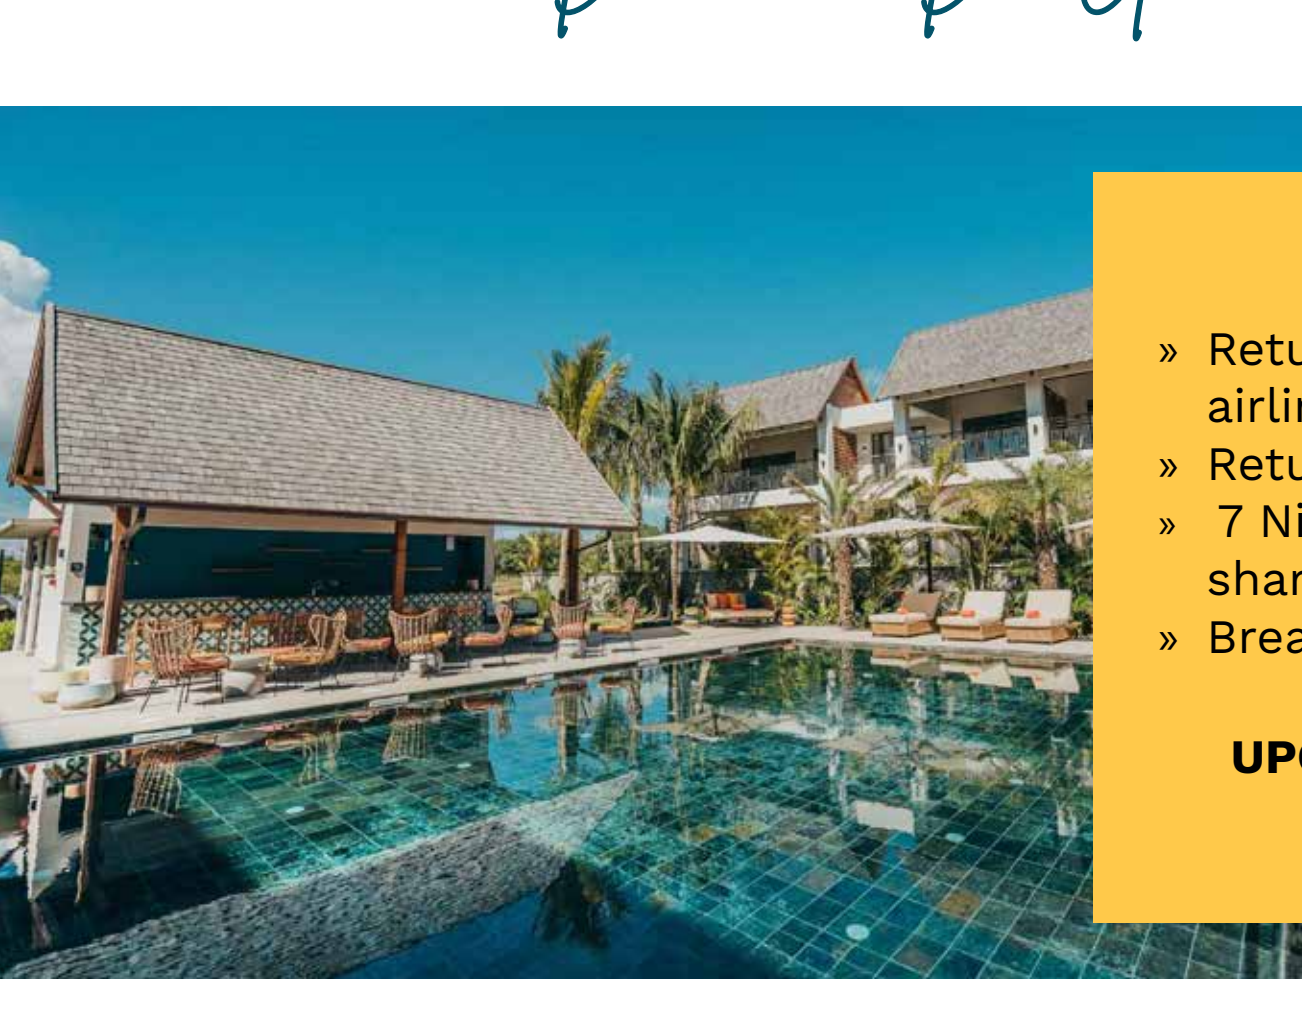

Domaine De Grand Baie

FLY-IN INCLUDES

- » Return flights ex JNB incl. airline levies
- » Return transfers
- » 7 Nights stay based on 4 people sharing a 2-bedroom Apartment
- » Breakfast daily

UPGRADE TO INCLUDE DINNER FROM R650 PP PER DAY

FROM R19 165 pps

Ref: 3513324 | Valid: 15 Jun – 6 Jul '24