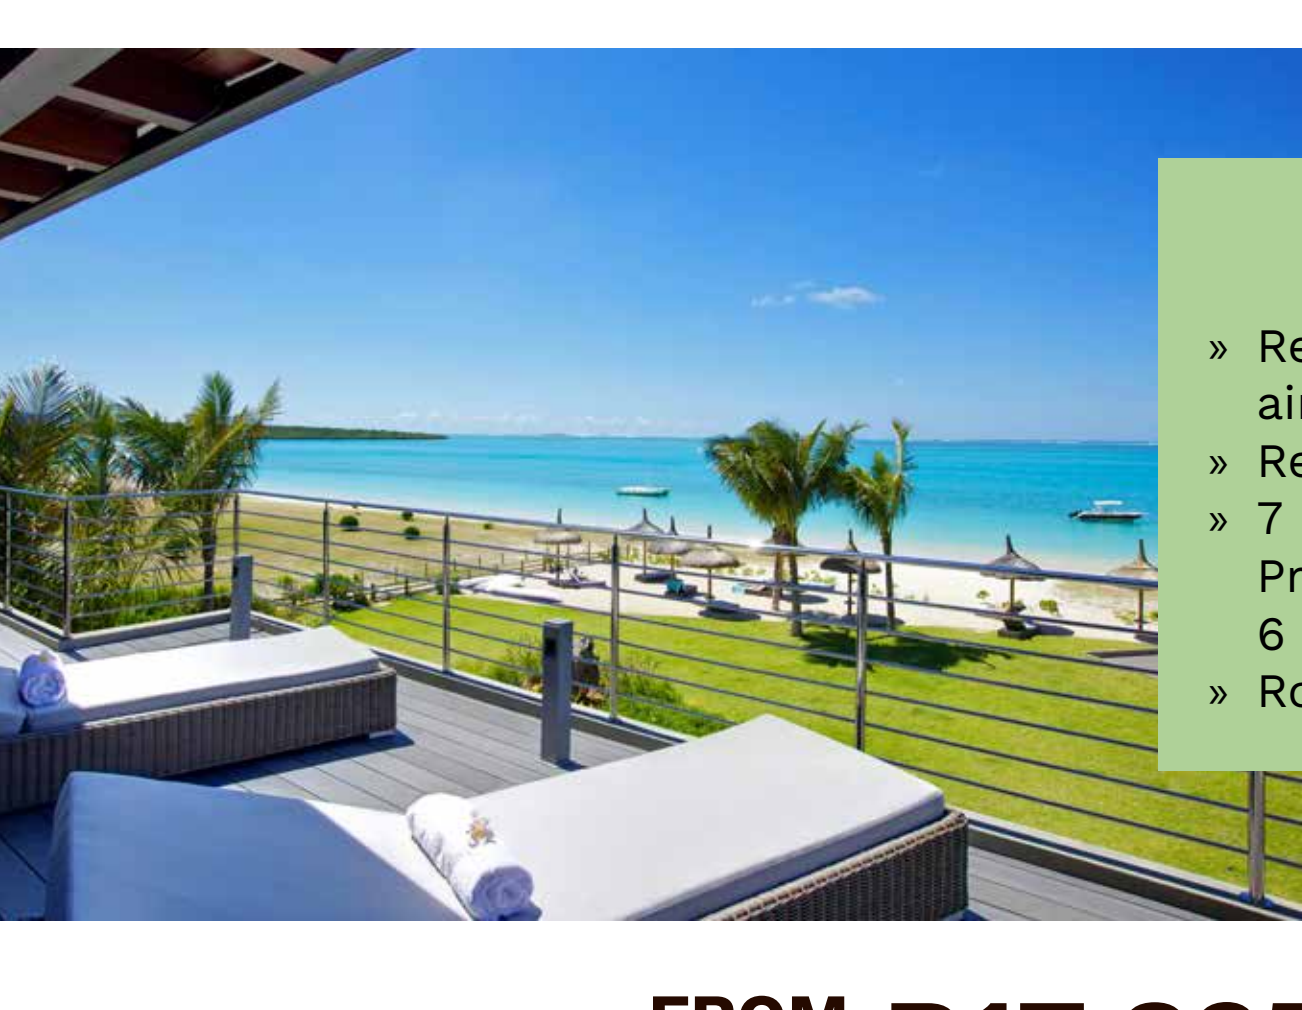

A MAURITIUS
Winter Sale
THAT WILL WARM YOU UP

DEALS UNDER R20K

4* *Sofana Beach Mauritius*

FLY-IN INCLUDES

- » Return flights ex JNB incl. airline levies
- » Return transfers
- » 7 Nights stay in a Superior Room
- » Breakfast & Dinner Daily

UPGRADE TO ALL-INCLUSIVE FROM R990 PP PER DAY

FROM R16 920 pps

Ref: 3489124 | Valid: 9 Jul – 31 Aug '24

Paradise Beach Luxury Self-Catering

SOUTH EAST COAST

FLY-IN INCLUDES

- » Return flights ex JNB incl. airline levies
- » Return transfers
- » 7 Nights stay in a 3-Bedroom Premium Apartment based on 6 Guests sharing
- » Room Only

FROM R17 825 pps

Ref: 3525353 | Valid: 16 Jun – 7 Jul '24

4* *Anelia Resort & Spa*

FLY-IN INCLUDES

- » Return flights ex JNB incl. airline levies
- » Return transfers
- » 7 Nights stay in a Superior Room
- » Breakfast daily